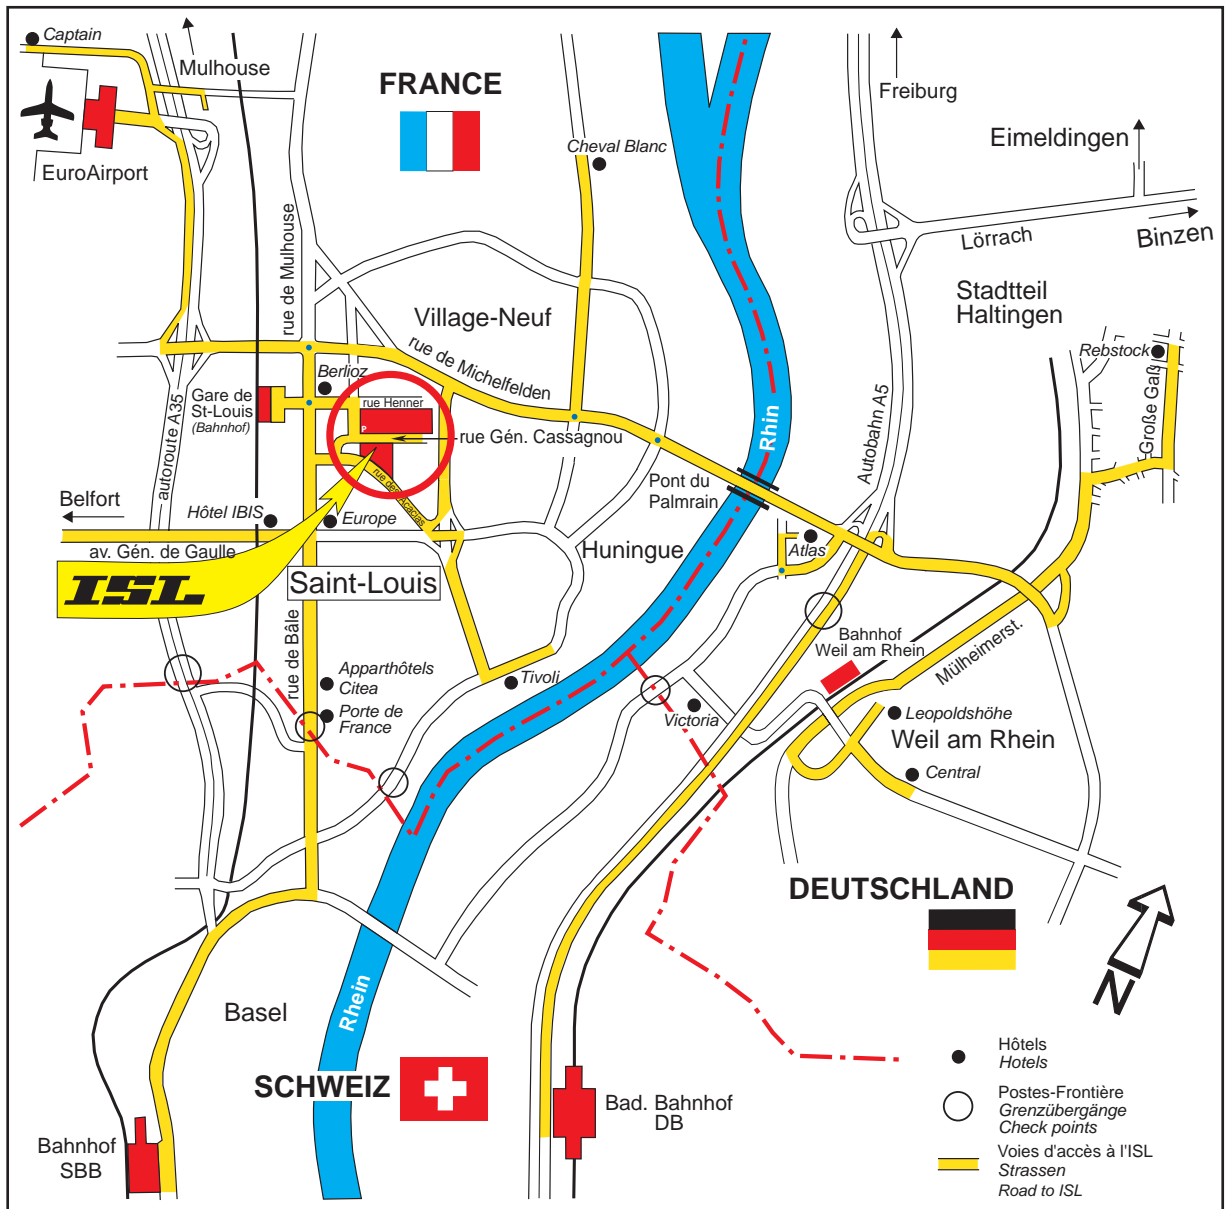

Siège/Sitz/Office:

5 rue du Général-Cassagnou
BP 70034
68301 SAINT LOUIS CEDEX - France
Tél. +33 (0)3 89 69 50 00 - Fax +33 (0)3 89 69 50 02
E-mail : communication@isl.eu - Web : www.isl.eu

Postfach 1260
79547 WEIL AM RHEIN - Deutschland
Tel. +33 (0)3 89 69 50 00 - Fax +33 (0)3 89 69 50 02
E-mail: communication@isl.eu - Web: www.isl.eu

Please note that access to ISL can only be granted upon former registration. Your point of contact at ISL will inform you what kind of data you have to send to ISL in order to get access to our institute. When visiting ISL please be sure to have your identity card or passport with you.

Accès - Anreise - Access